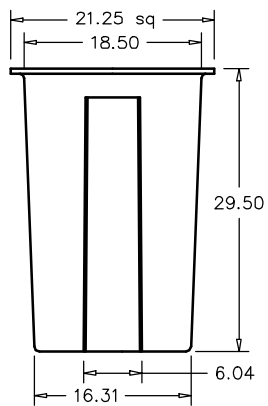

FACE VIEW

SIDE VIEW

LF14

CAP = 10 GAL

LF28

CAP = 28 GAL

L1424

CAP = 24 GAL

LF33

CAP = 33 GAL

FACE

SIDE

LF2319M

CAP = 45 GAL

LF40

CAP = 40 GAL

FACE

SIDE

T3218L

CAP = 65 GAL

**RECTANGULAR LINERS**

**ANDURAN, INC.**

MAY 2004