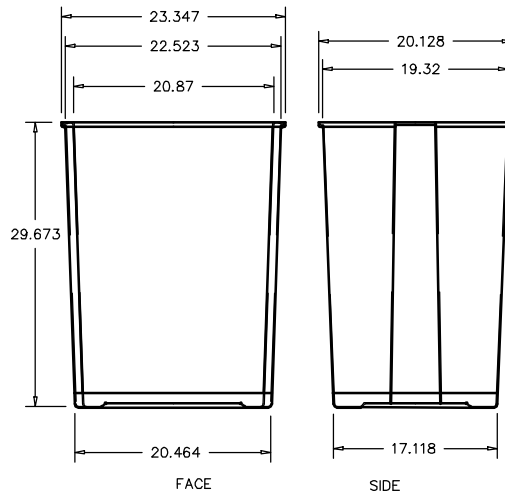

FACE VIEW

SIDE VIEW

LF14

CAP = 10 GAL

LF28

CAP = 28 GAL

L1424

CAP = 24 GAL

LF33

CAP = 33 GAL

FACE

SIDE

LF2319M

CAP = 45 GAL

LF40

CAP = 40 GAL

FACE

SIDE

T3218L

CAP = 65 GAL

**RECTANGULAR LINERS**

**ANDURAN, INC.**

MAY 2004