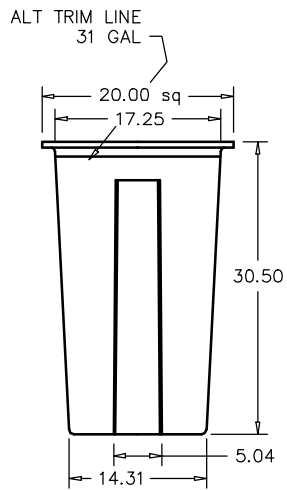

FACE VIEW

SIDE VIEW

LF14

CAP = 10 GAL

LF28

CAP = 28 GAL

L1424

CAP = 24 GAL

LF33

CAP = 33 GAL

FACE

SIDE

LF2319M

CAP = 45 GAL

LF40

CAP = 40 GAL

FACE

SIDE

T3218L

CAP = 65 GAL

**RECTANGULAR LINERS**

**ANDURAN, INC.**

MAY 2004