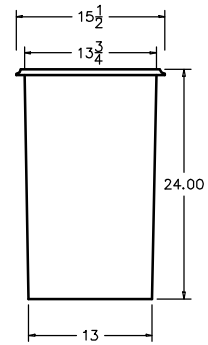

FACE VIEW

SIDE VIEW

LF14

CAP = 10 GAL

LF28

CAP = 28 GAL

L1424

CAP = 24 GAL

LF33

CAP = 33 GAL

FACE

SIDE

LF2319M

CAP = 45 GAL

LF40

CAP = 40 GAL

FACE

SIDE

T3218L

CAP = 65 GAL

**RECTANGULAR LINERS**

**ANDURAN, INC.**

MAY 2004