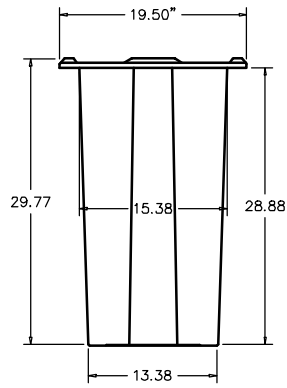

FACE VIEW

SIDE VIEW

LF14

CAP = 10 GAL

LF28

CAP = 28 GAL

L1424

CAP = 24 GAL

LF33

CAP = 33 GAL

FACE

SIDE

LF2319M

CAP = 45 GAL

LF40

CAP = 40 GAL

FACE

SIDE

T3218L

CAP = 65 GAL

**RECTANGULAR LINERS**

**ANDURAN, INC.**

MAY 2004