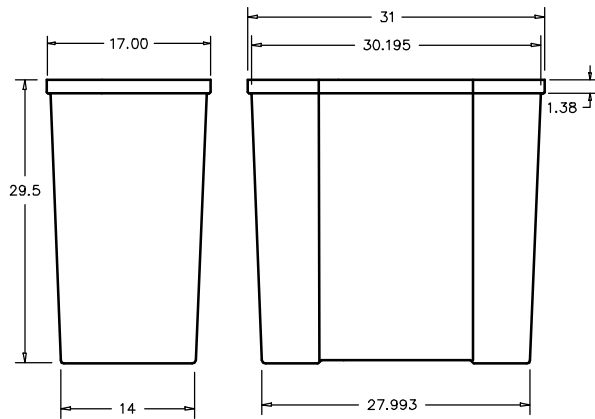

FACE VIEW

SIDE VIEW

LF14

CAP = 10 GAL

LF28

CAP = 28 GAL

L1424

CAP = 24 GAL

LF33

CAP = 33 GAL

FACE

SIDE

LF2319M

CAP = 45 GAL

LF40

CAP = 40 GAL

FACE

SIDE

T3218L

CAP = 65 GAL

**RECTANGULAR LINERS**

**ANDURAN, INC.**

MAY 2004